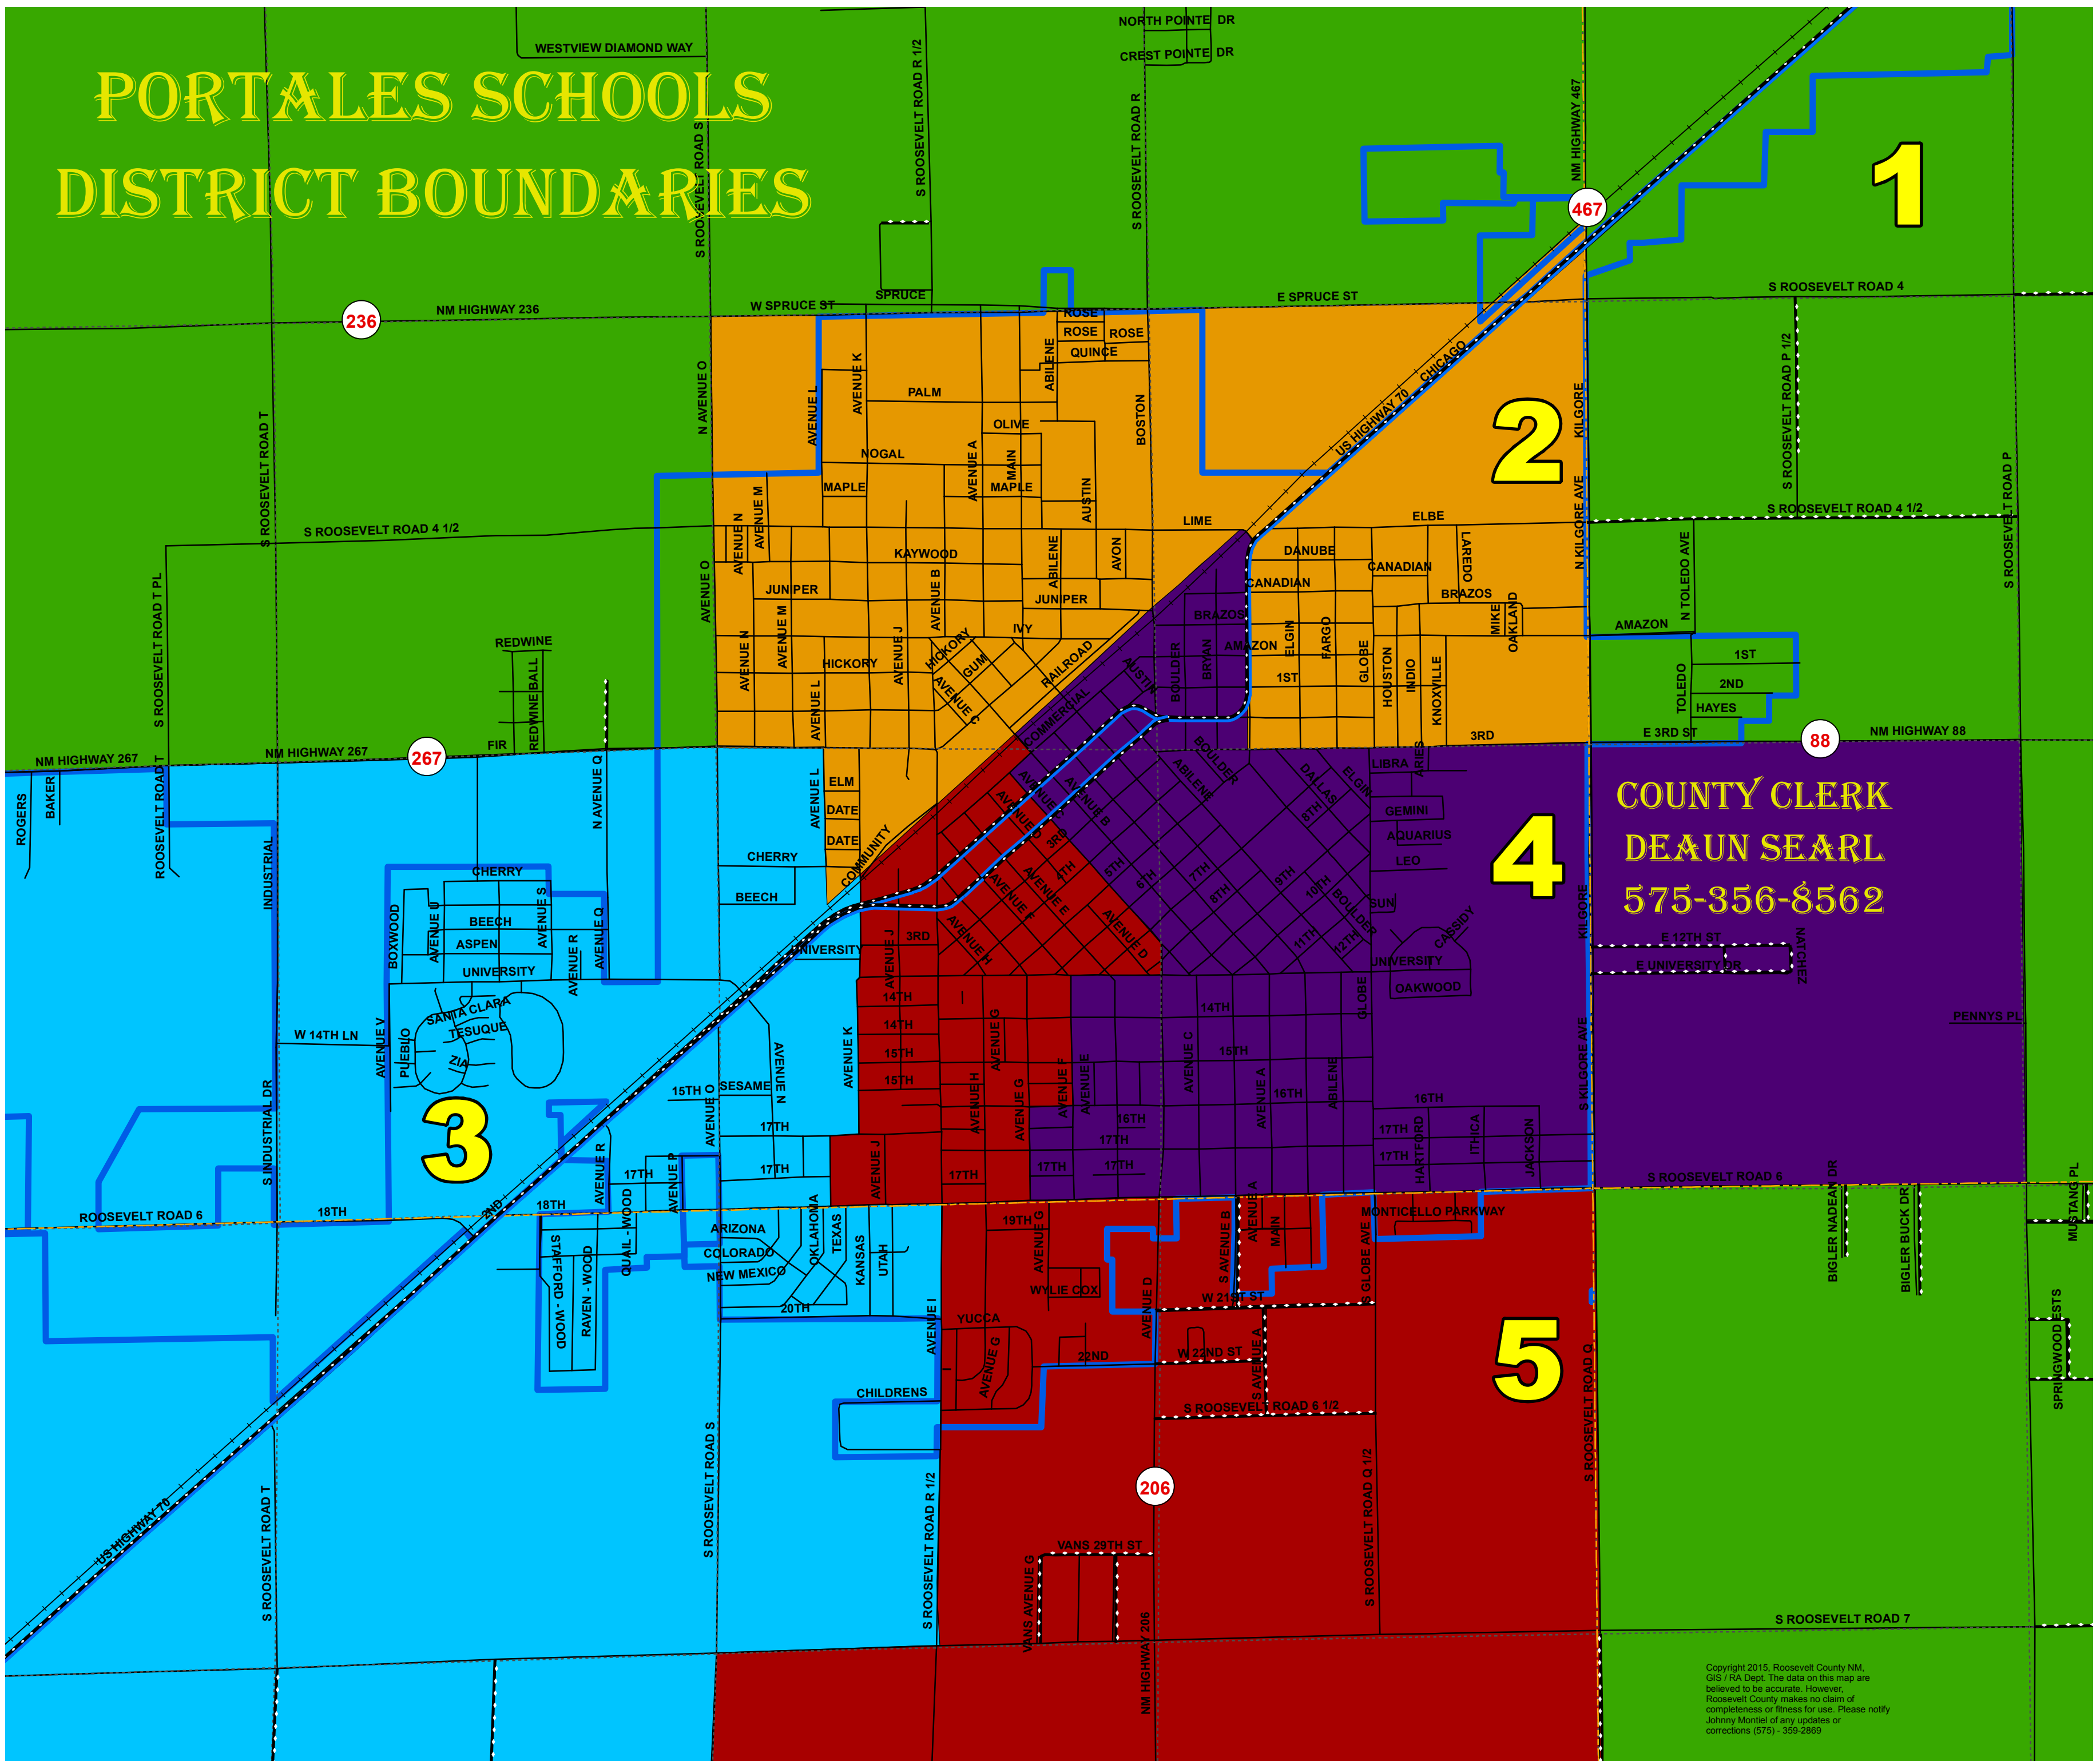

PORTALES SCHOOLS DISTRICT BOUNDARIES